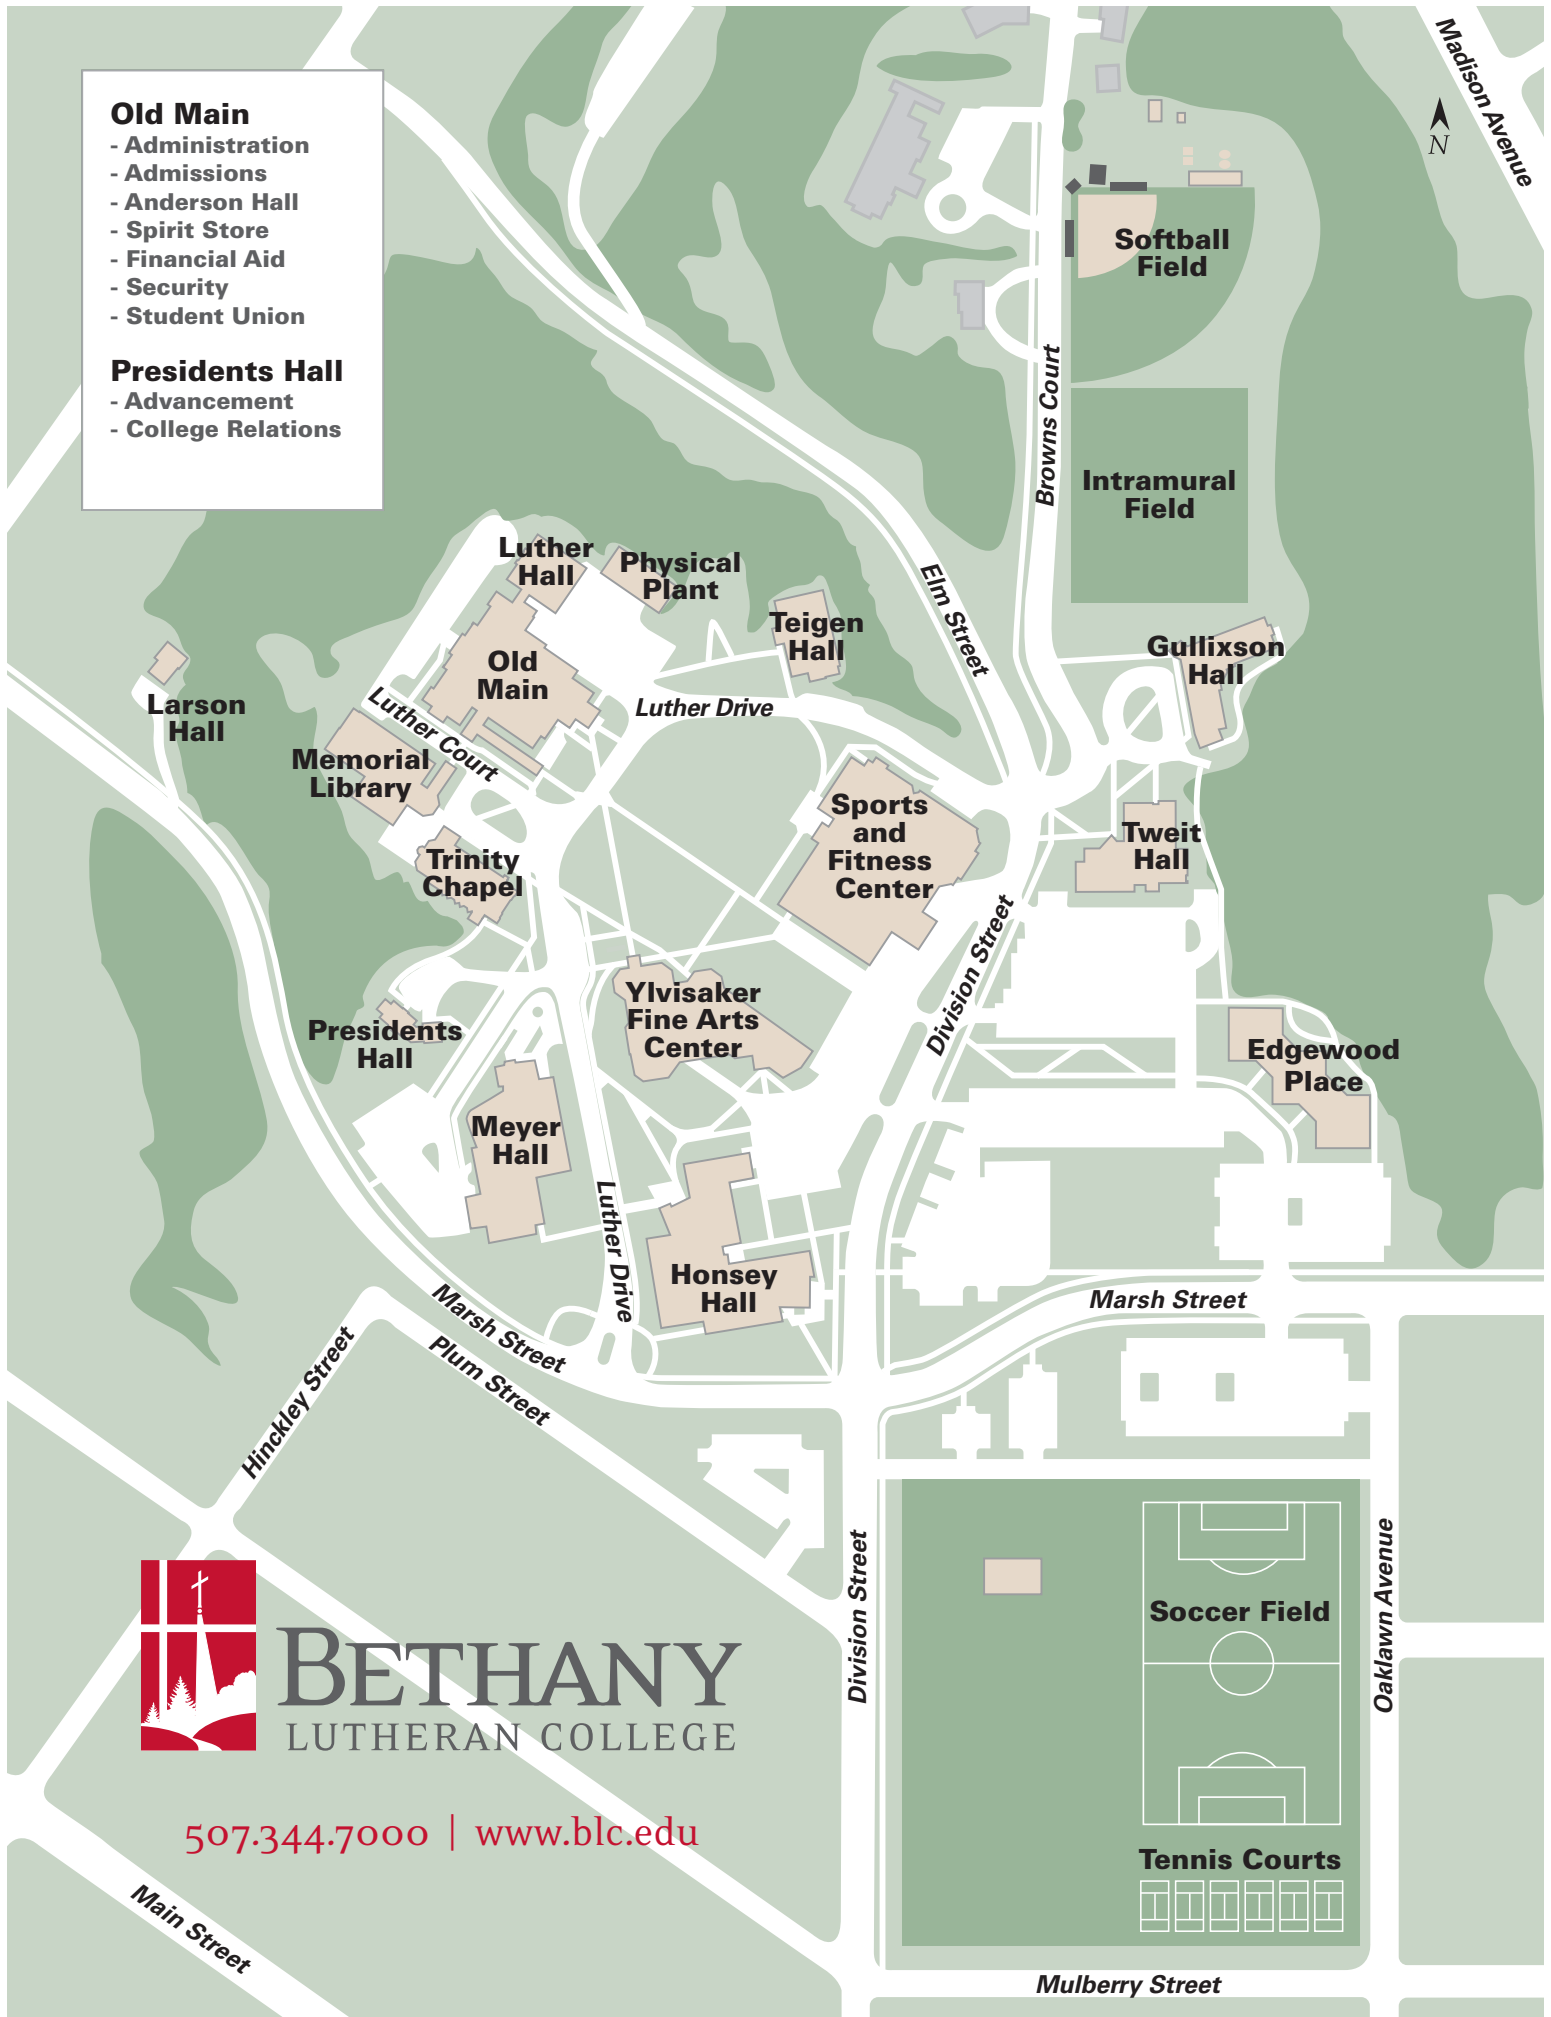

Old Main

- Administration
- Admissions
- Anderson Hall
- Spirit Store
- Financial Aid
- Security
- Student Union

Presidents Hall

- Advancement
- College Relations

BETHANY
LUTHERAN COLLEGE

507.344.7000 | www.blc.edu

Main Street

Mulberry Street