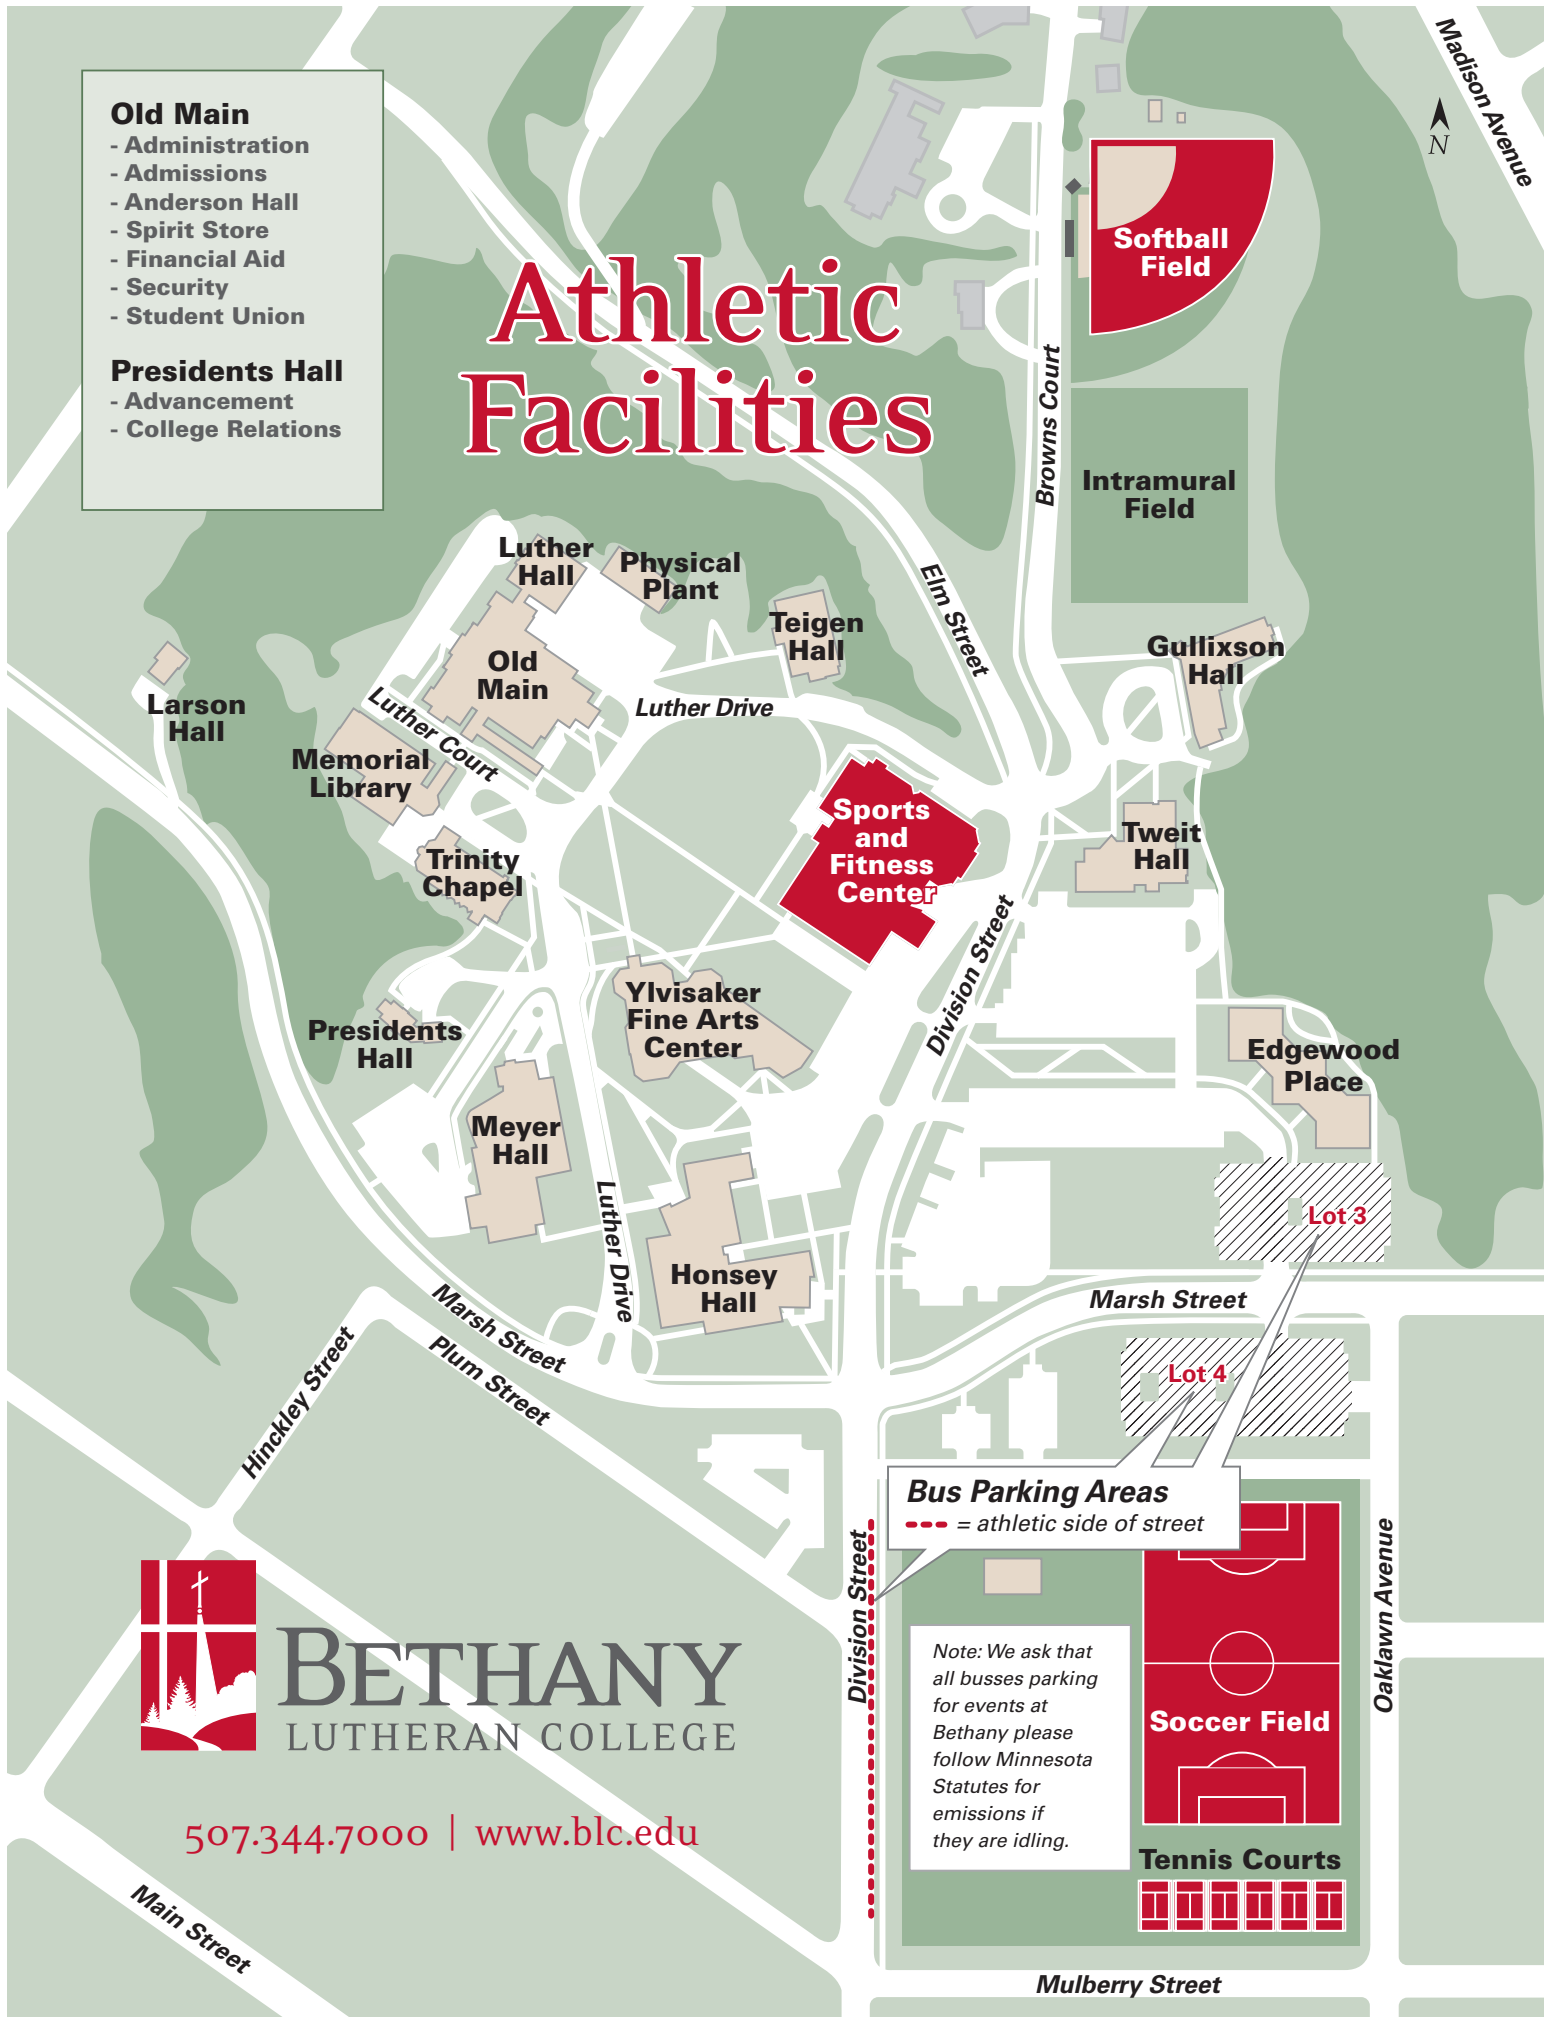

- Old Main**
- Administration
 - Admissions
 - Anderson Hall
 - Spirit Store
 - Financial Aid
 - Security
 - Student Union
- Presidents Hall**
- Advancement
 - College Relations

Athletic Facilities

Bus Parking Areas
 - - - = athletic side of street

Oaklawn Avenue

Division Street

Marsh Street

Lot 4

Lot 3

Edgewood Place

Tweit Hall

Gullixson Hall

Teigen Hall

Physical Plant

Luther Hall

Luther Drive

Old Main

Memorial Library

Trinity Chapel

Presidents Hall

Meyer Hall

Ylvisaker Fine Arts Center

Honsey Hall

Marsh Street
 Plum Street

Hinckley Street