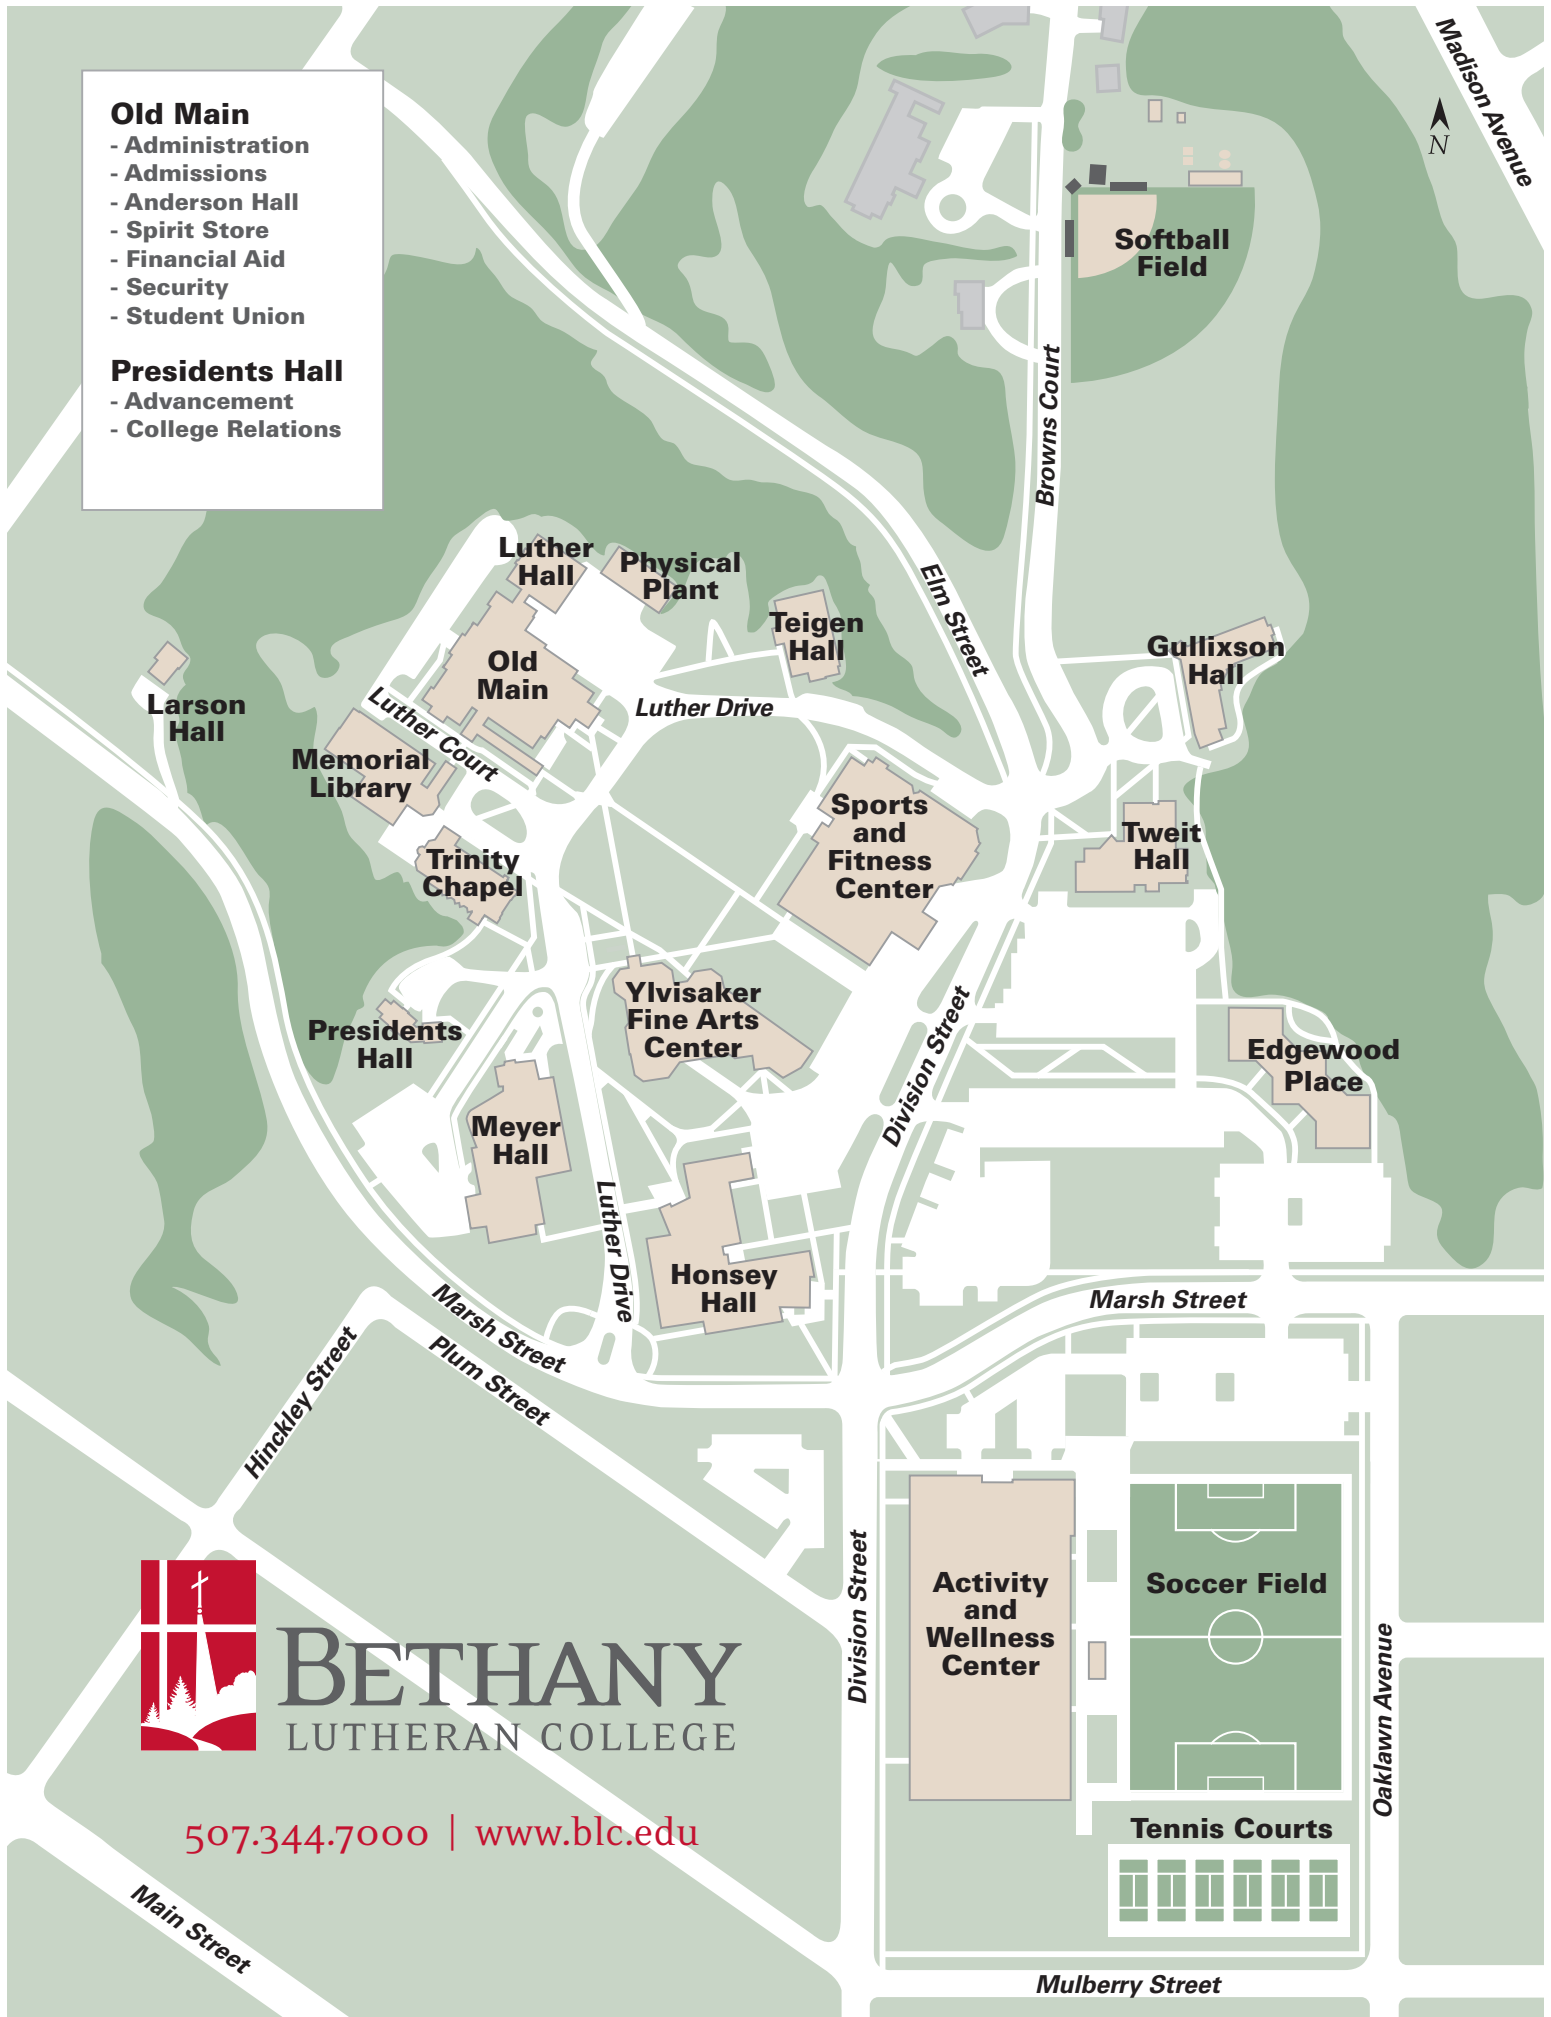

Old Main

- Administration
- Admissions
- Anderson Hall
- Spirit Store
- Financial Aid
- Security
- Student Union

Presidents Hall

- Advancement
- College Relations

BETHANY
LUTHERAN COLLEGE

507.344.7000 | www.blc.edu