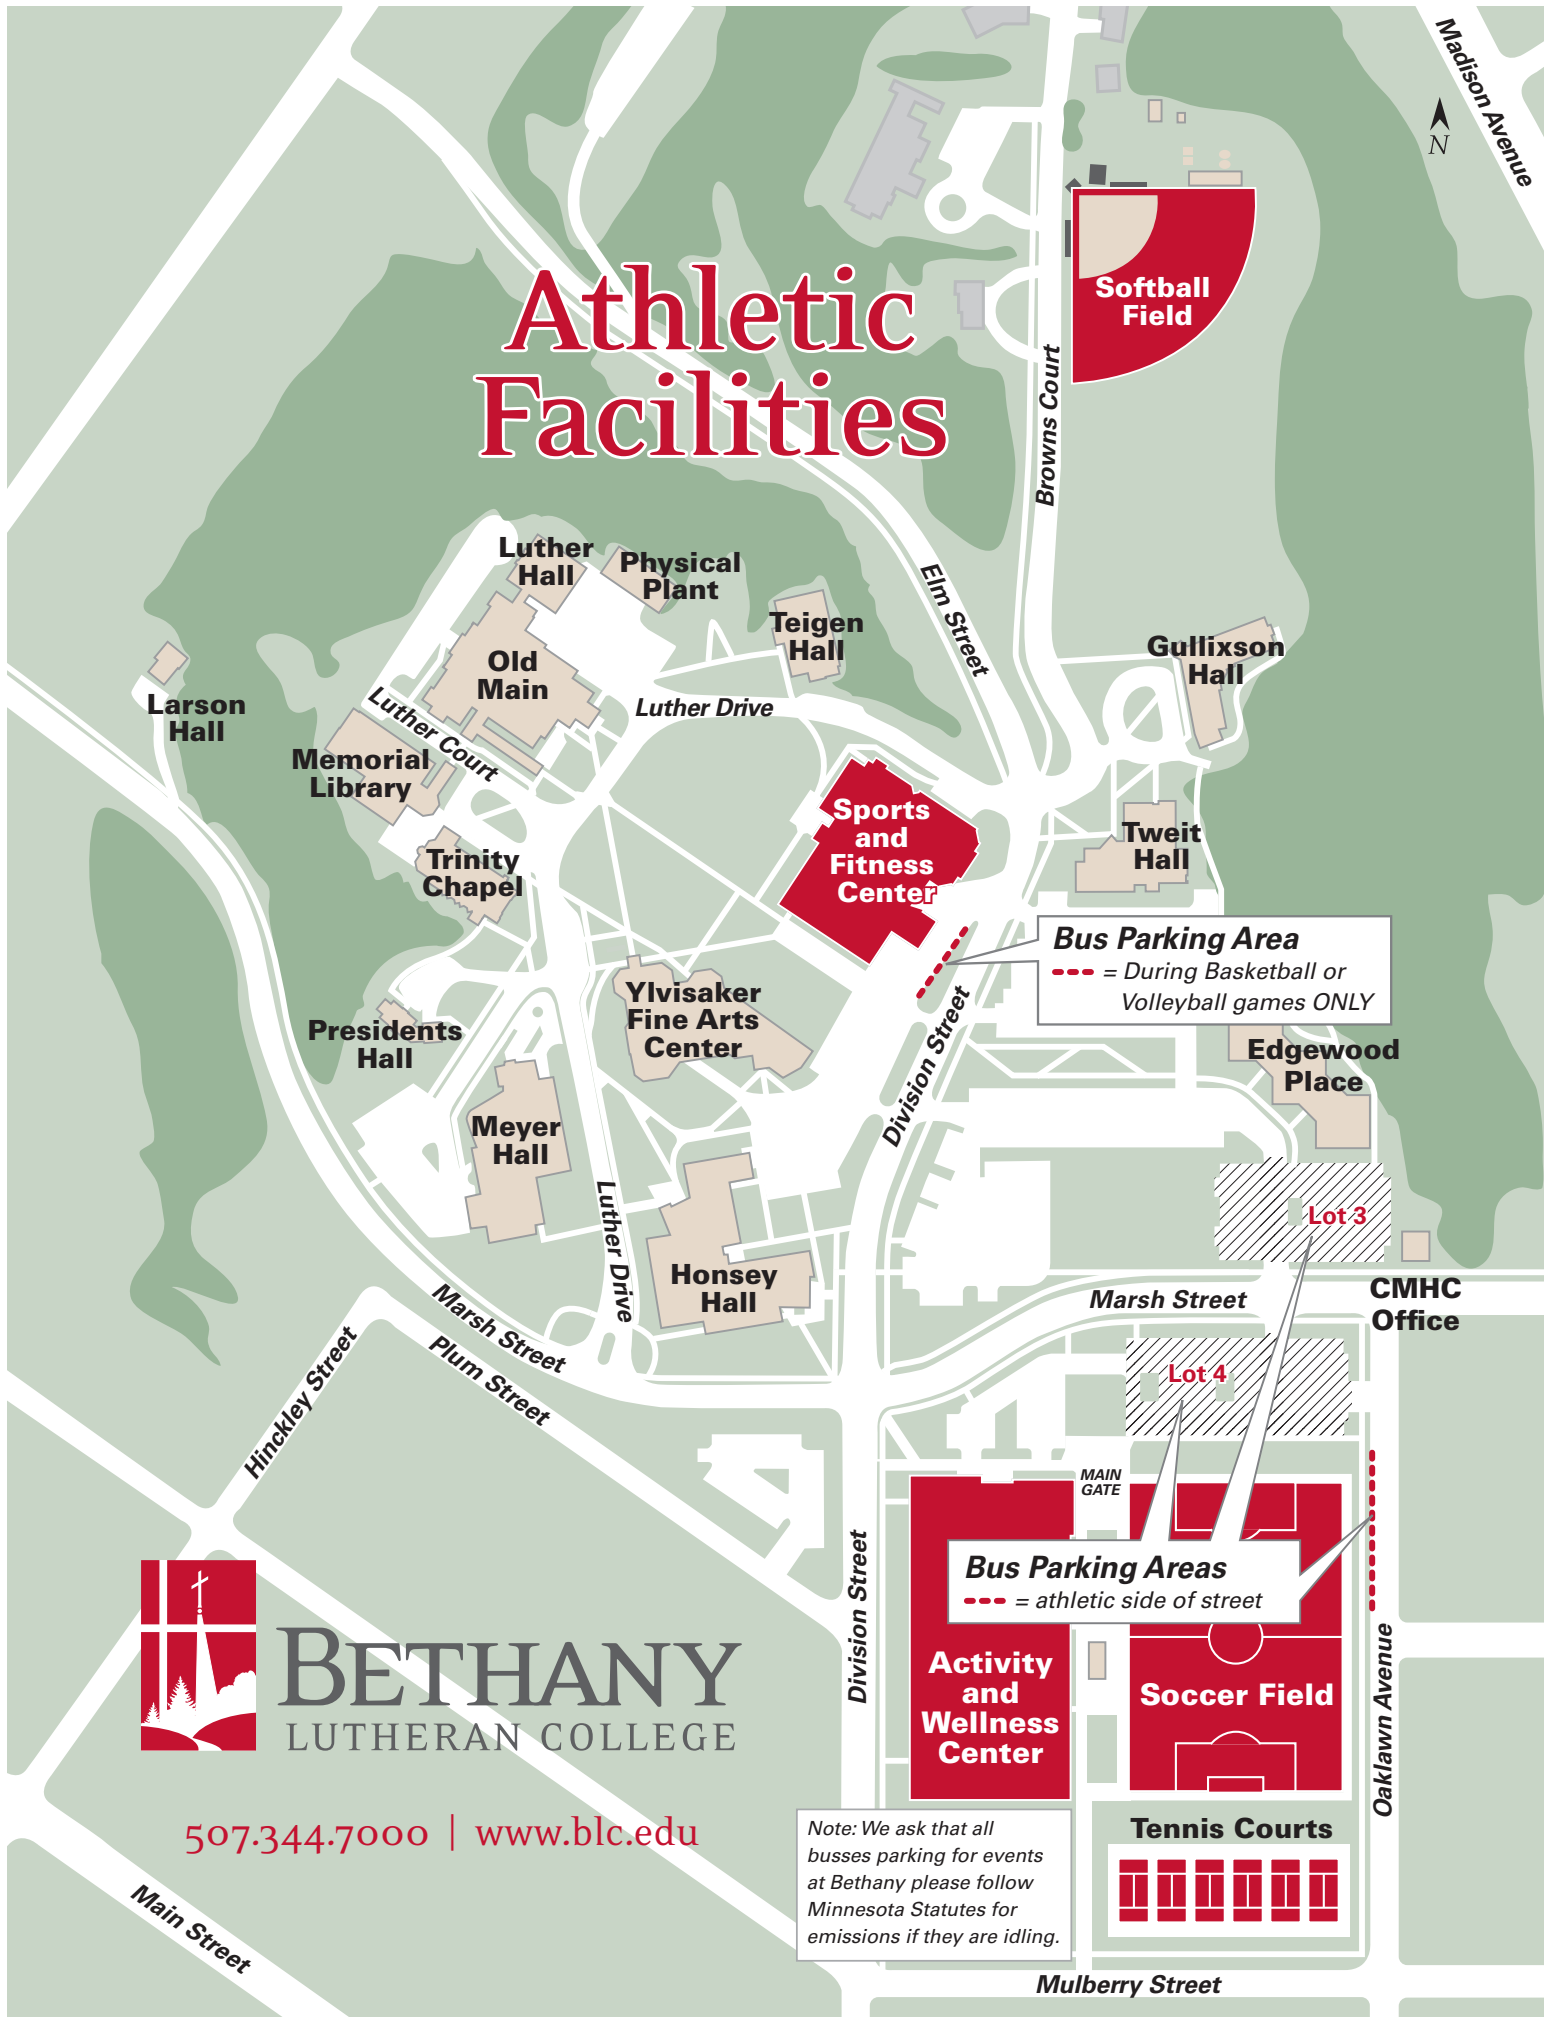

Athletic Facilities

Bus Parking Area
 - - - = During Basketball or Volleyball games ONLY

Bus Parking Areas
 - - - = athletic side of street

Note: We ask that all busses parking for events at Bethany please follow Minnesota Statutes for emissions if they are idling.

BETHANY
 LUTHERAN COLLEGE

507.344.7000 | www.blc.edu

Main Street

Mulberry Street

Madison Avenue