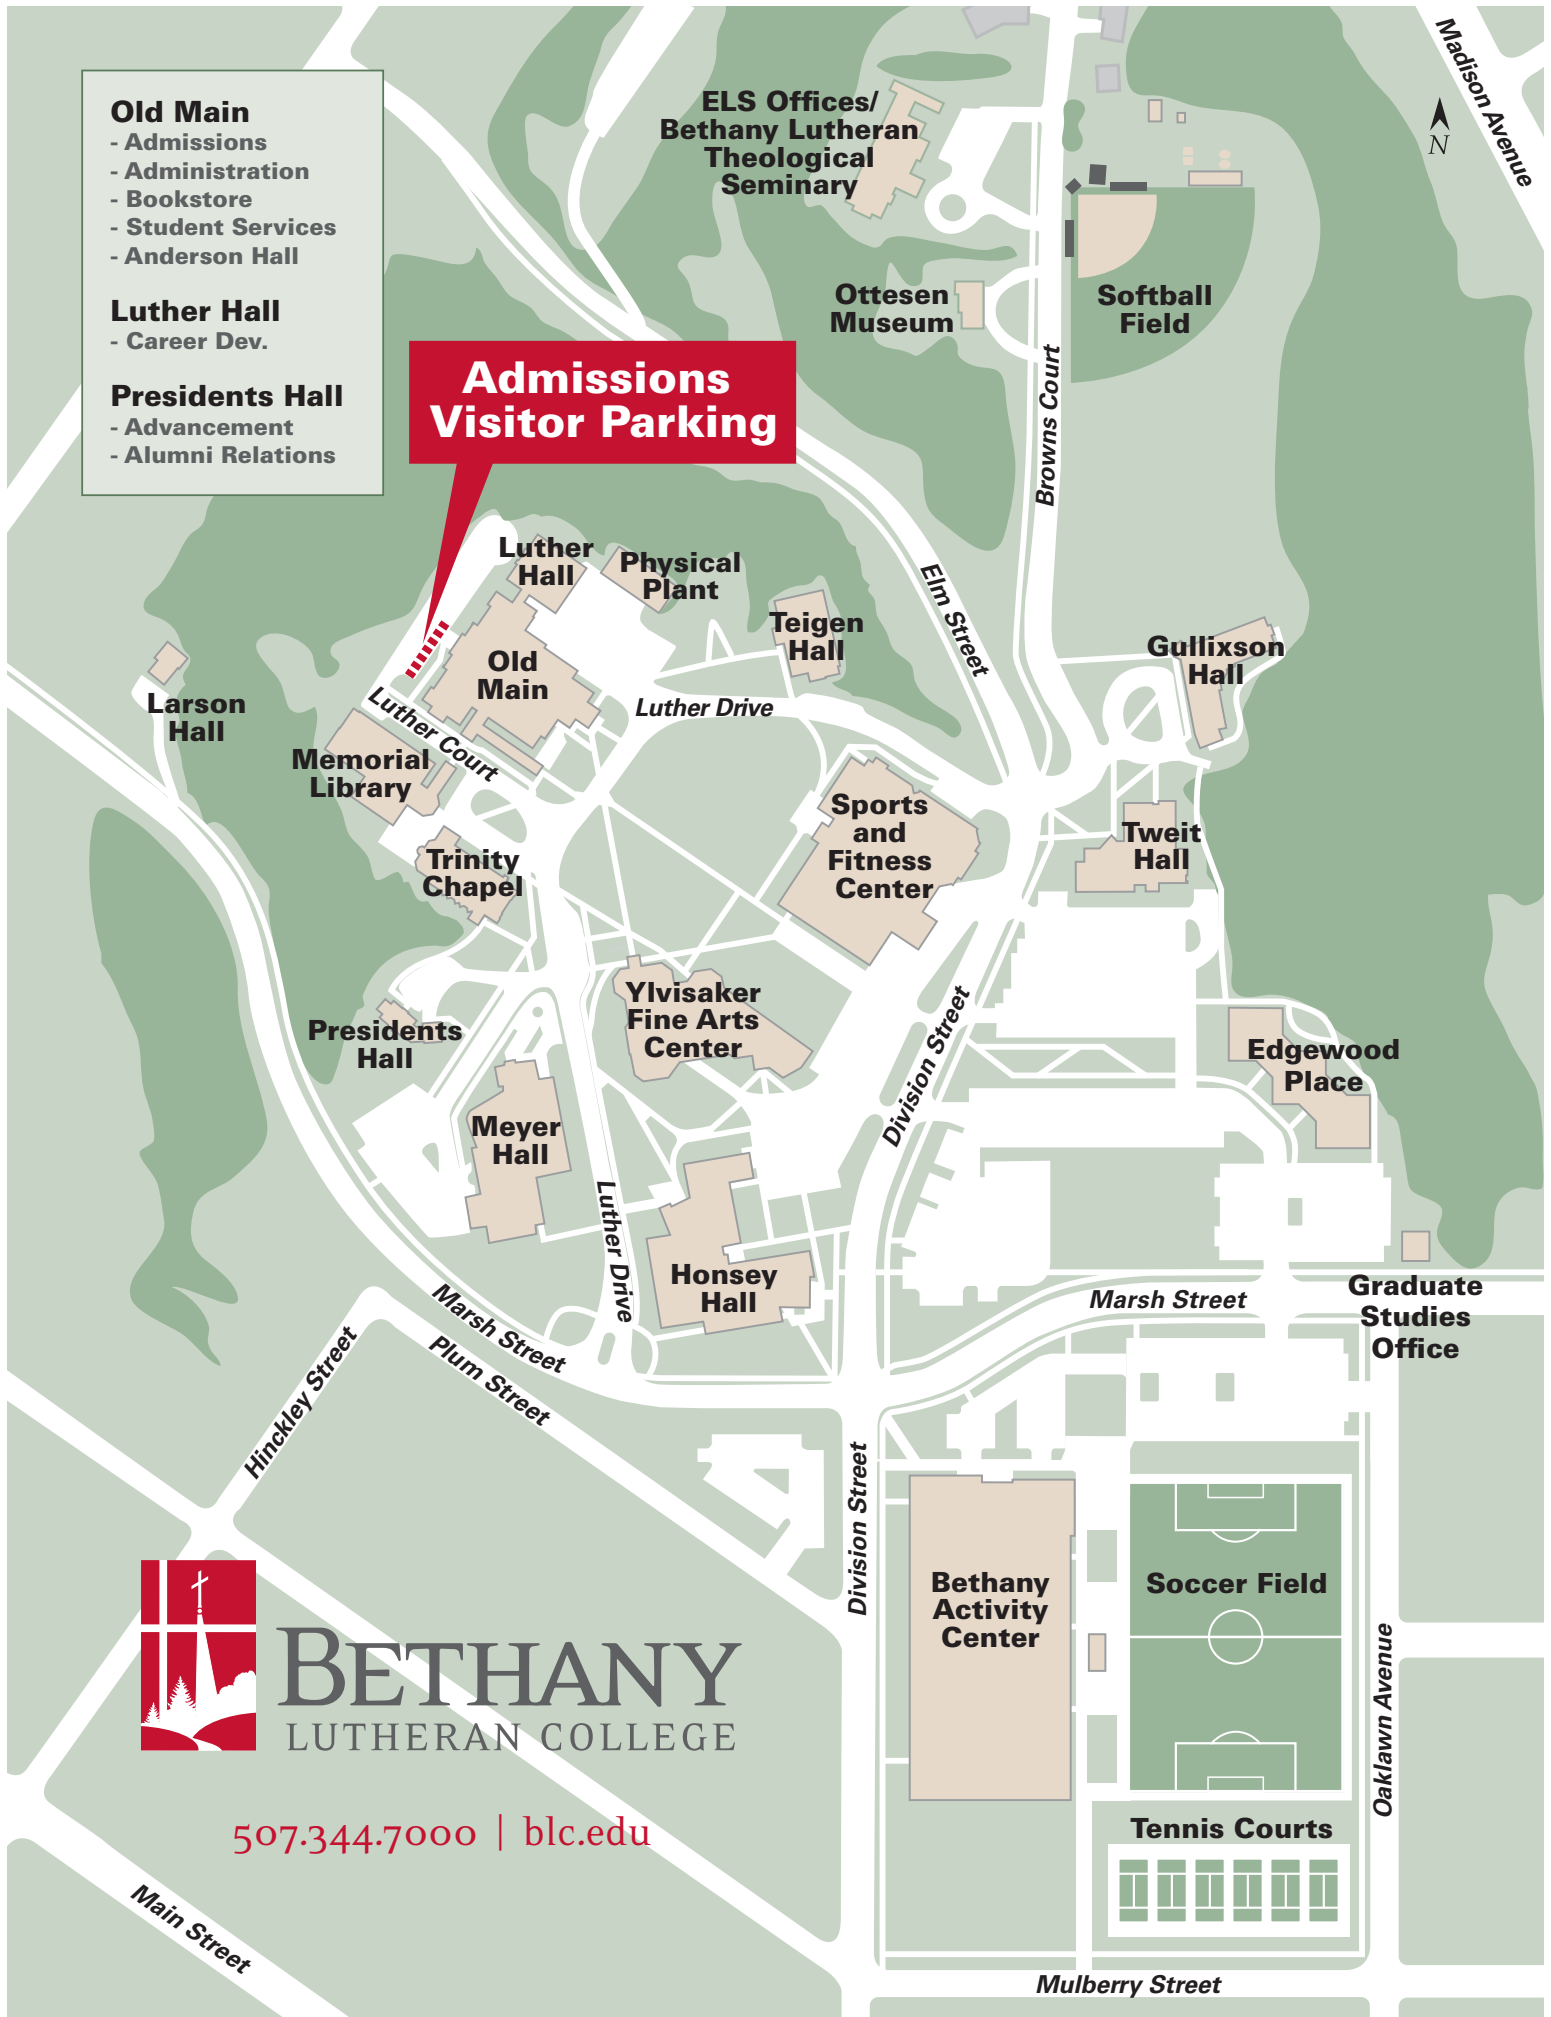

Madison Avenue

- Old Main**
 - Admissions
 - Administration
 - Bookstore
 - Student Services
 - Anderson Hall
- Luther Hall**
 - Career Dev.
- Presidents Hall**
 - Advancement
 - Alumni Relations

**Admissions
Visitor Parking**

BETHANY
LUTHERAN COLLEGE

507.344.7000 | blc.edu

Main Street

Mulberry Street

Oaklawn Avenue