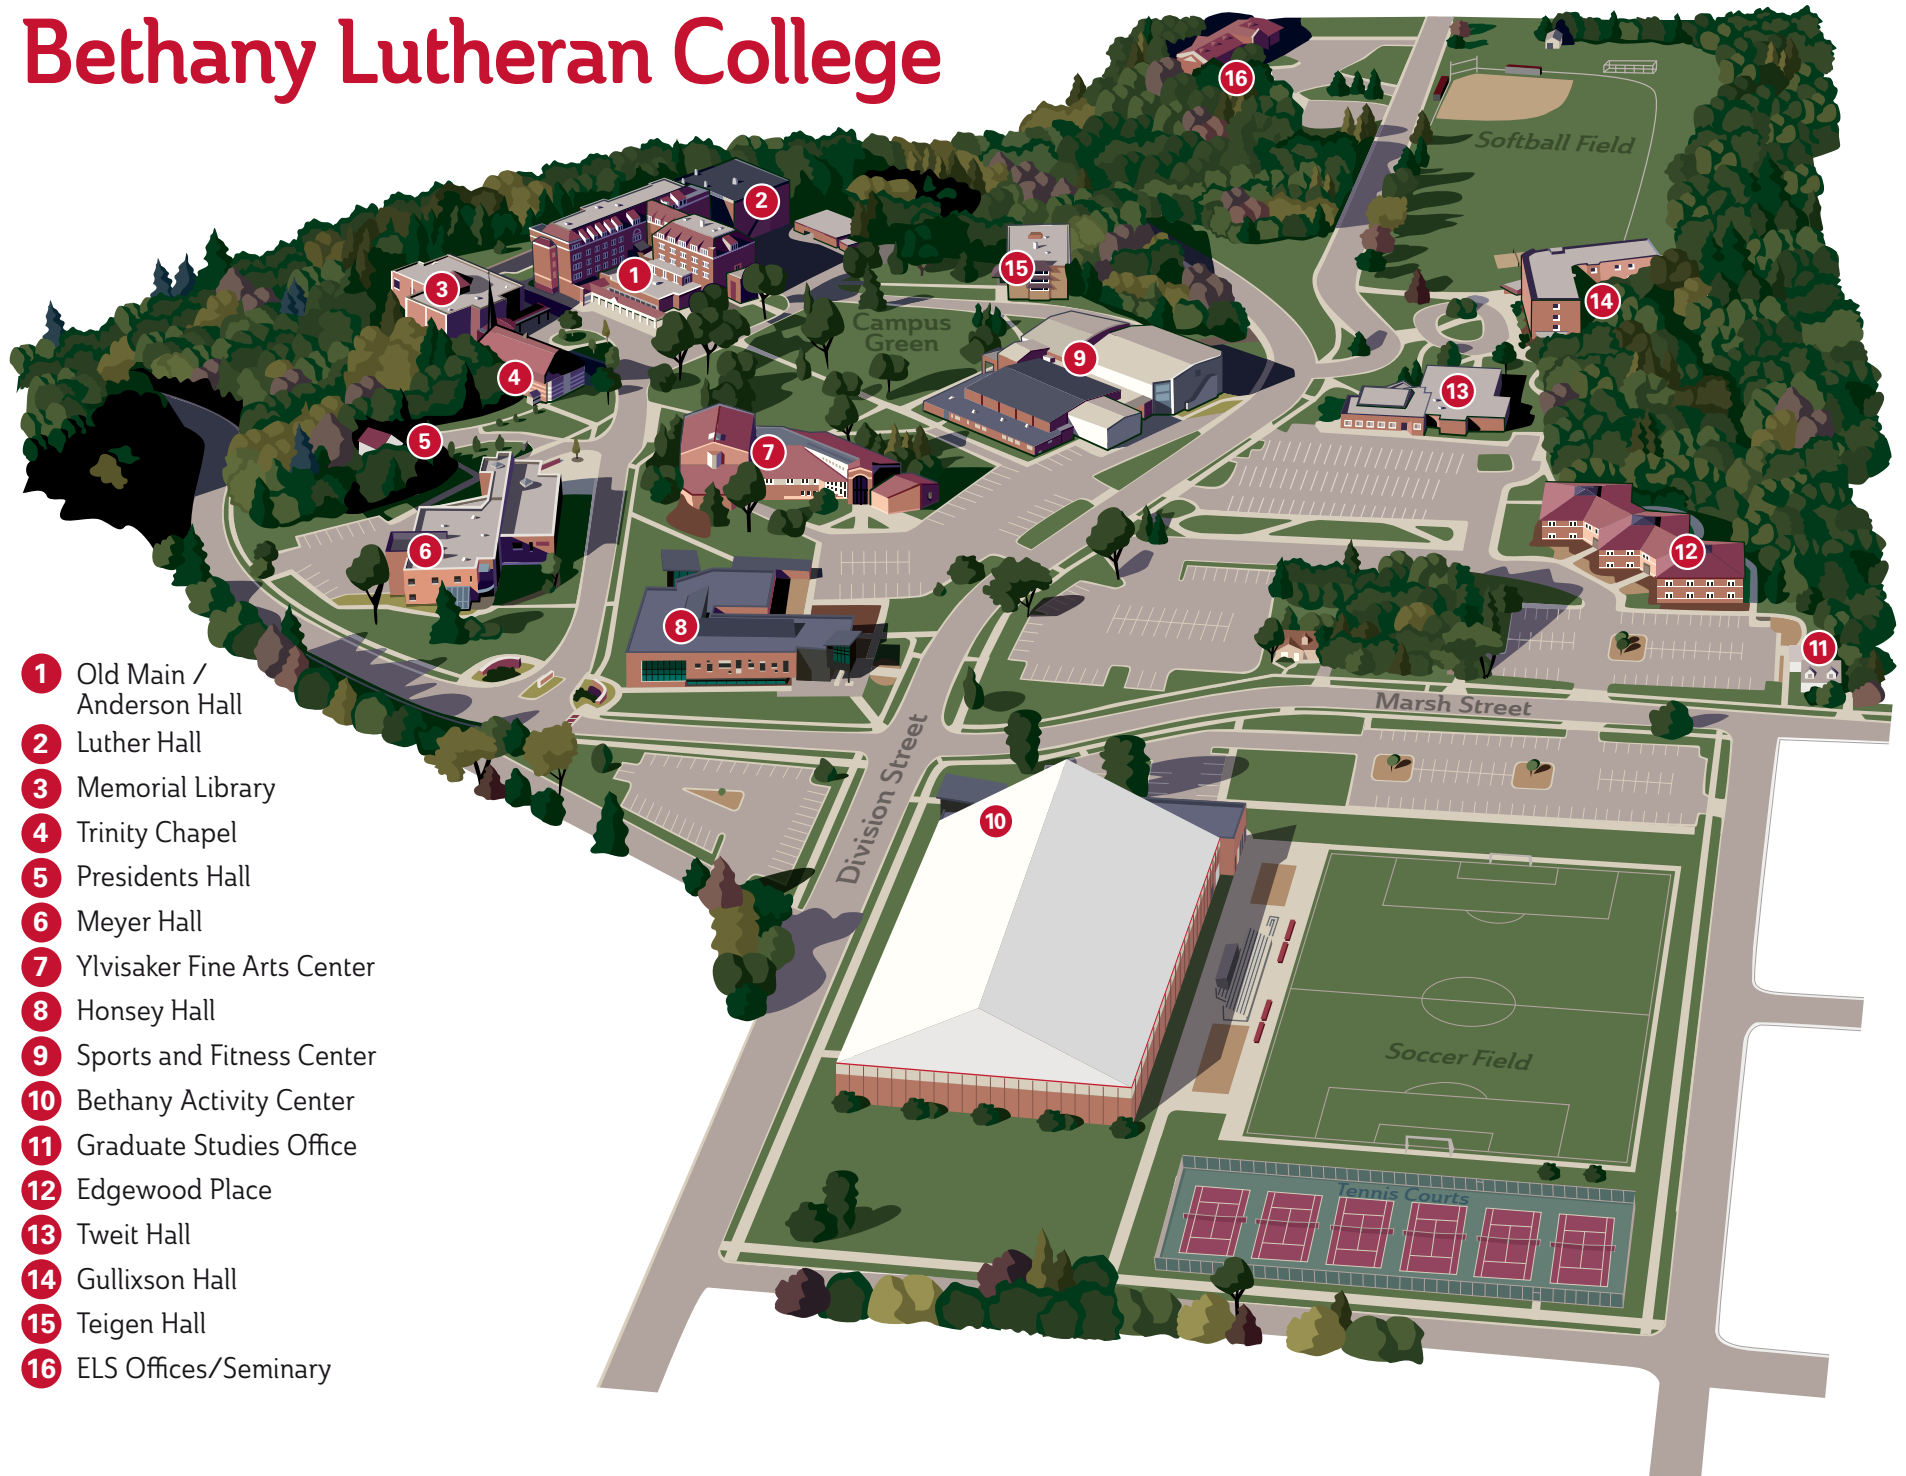

# Bethany Lutheran College

- 1 Old Main / Anderson Hall
- 2 Luther Hall
- 3 Memorial Library
- 4 Trinity Chapel
- 5 Presidents Hall
- 6 Meyer Hall
- 7 Ylvisaker Fine Arts Center
- 8 Honsey Hall
- 9 Sports and Fitness Center
- 10 Bethany Activity Center
- 11 Graduate Studies Office
- 12 Edgewood Place
- 13 Tweit Hall
- 14 Gullixson Hall
- 15 Teigen Hall
- 16 ELS Offices/Seminary