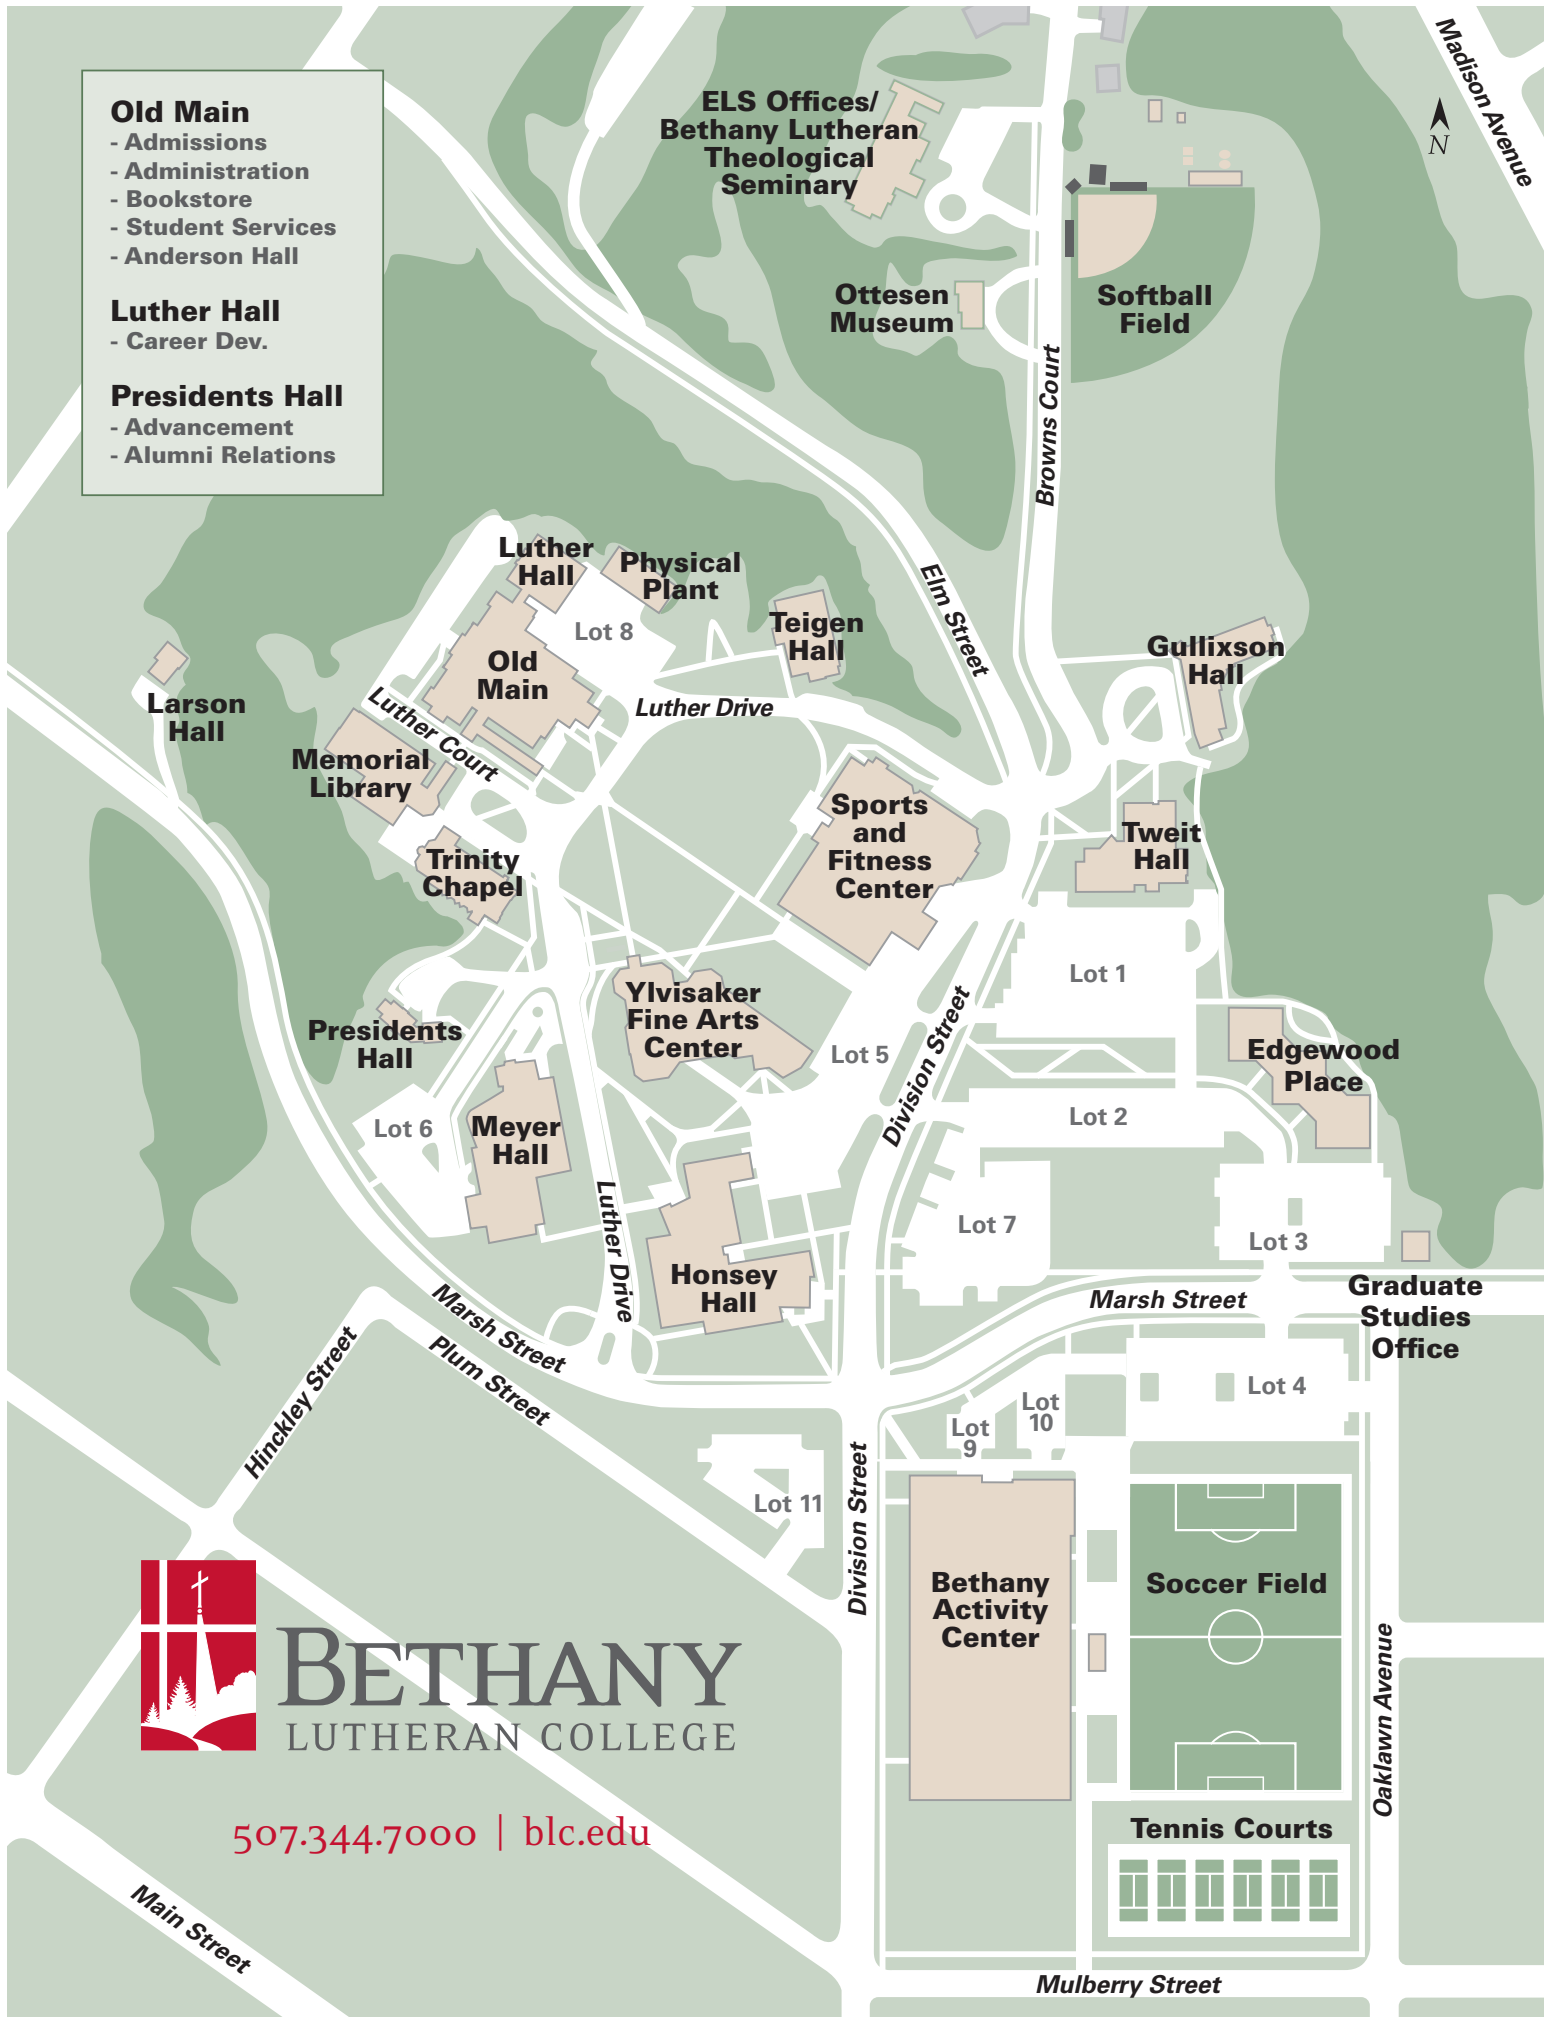

- Old Main**
- Admissions
- Administration
- Bookstore
- Student Services
- Anderson Hall

- Luther Hall**
- Career Dev.

- Presidents Hall**
- Advancement
- Alumni Relations

BETHANY
LUTHERAN COLLEGE

507.344.7000 | blc.edu

Main Street

Mulberry Street

Oaklawn Avenue